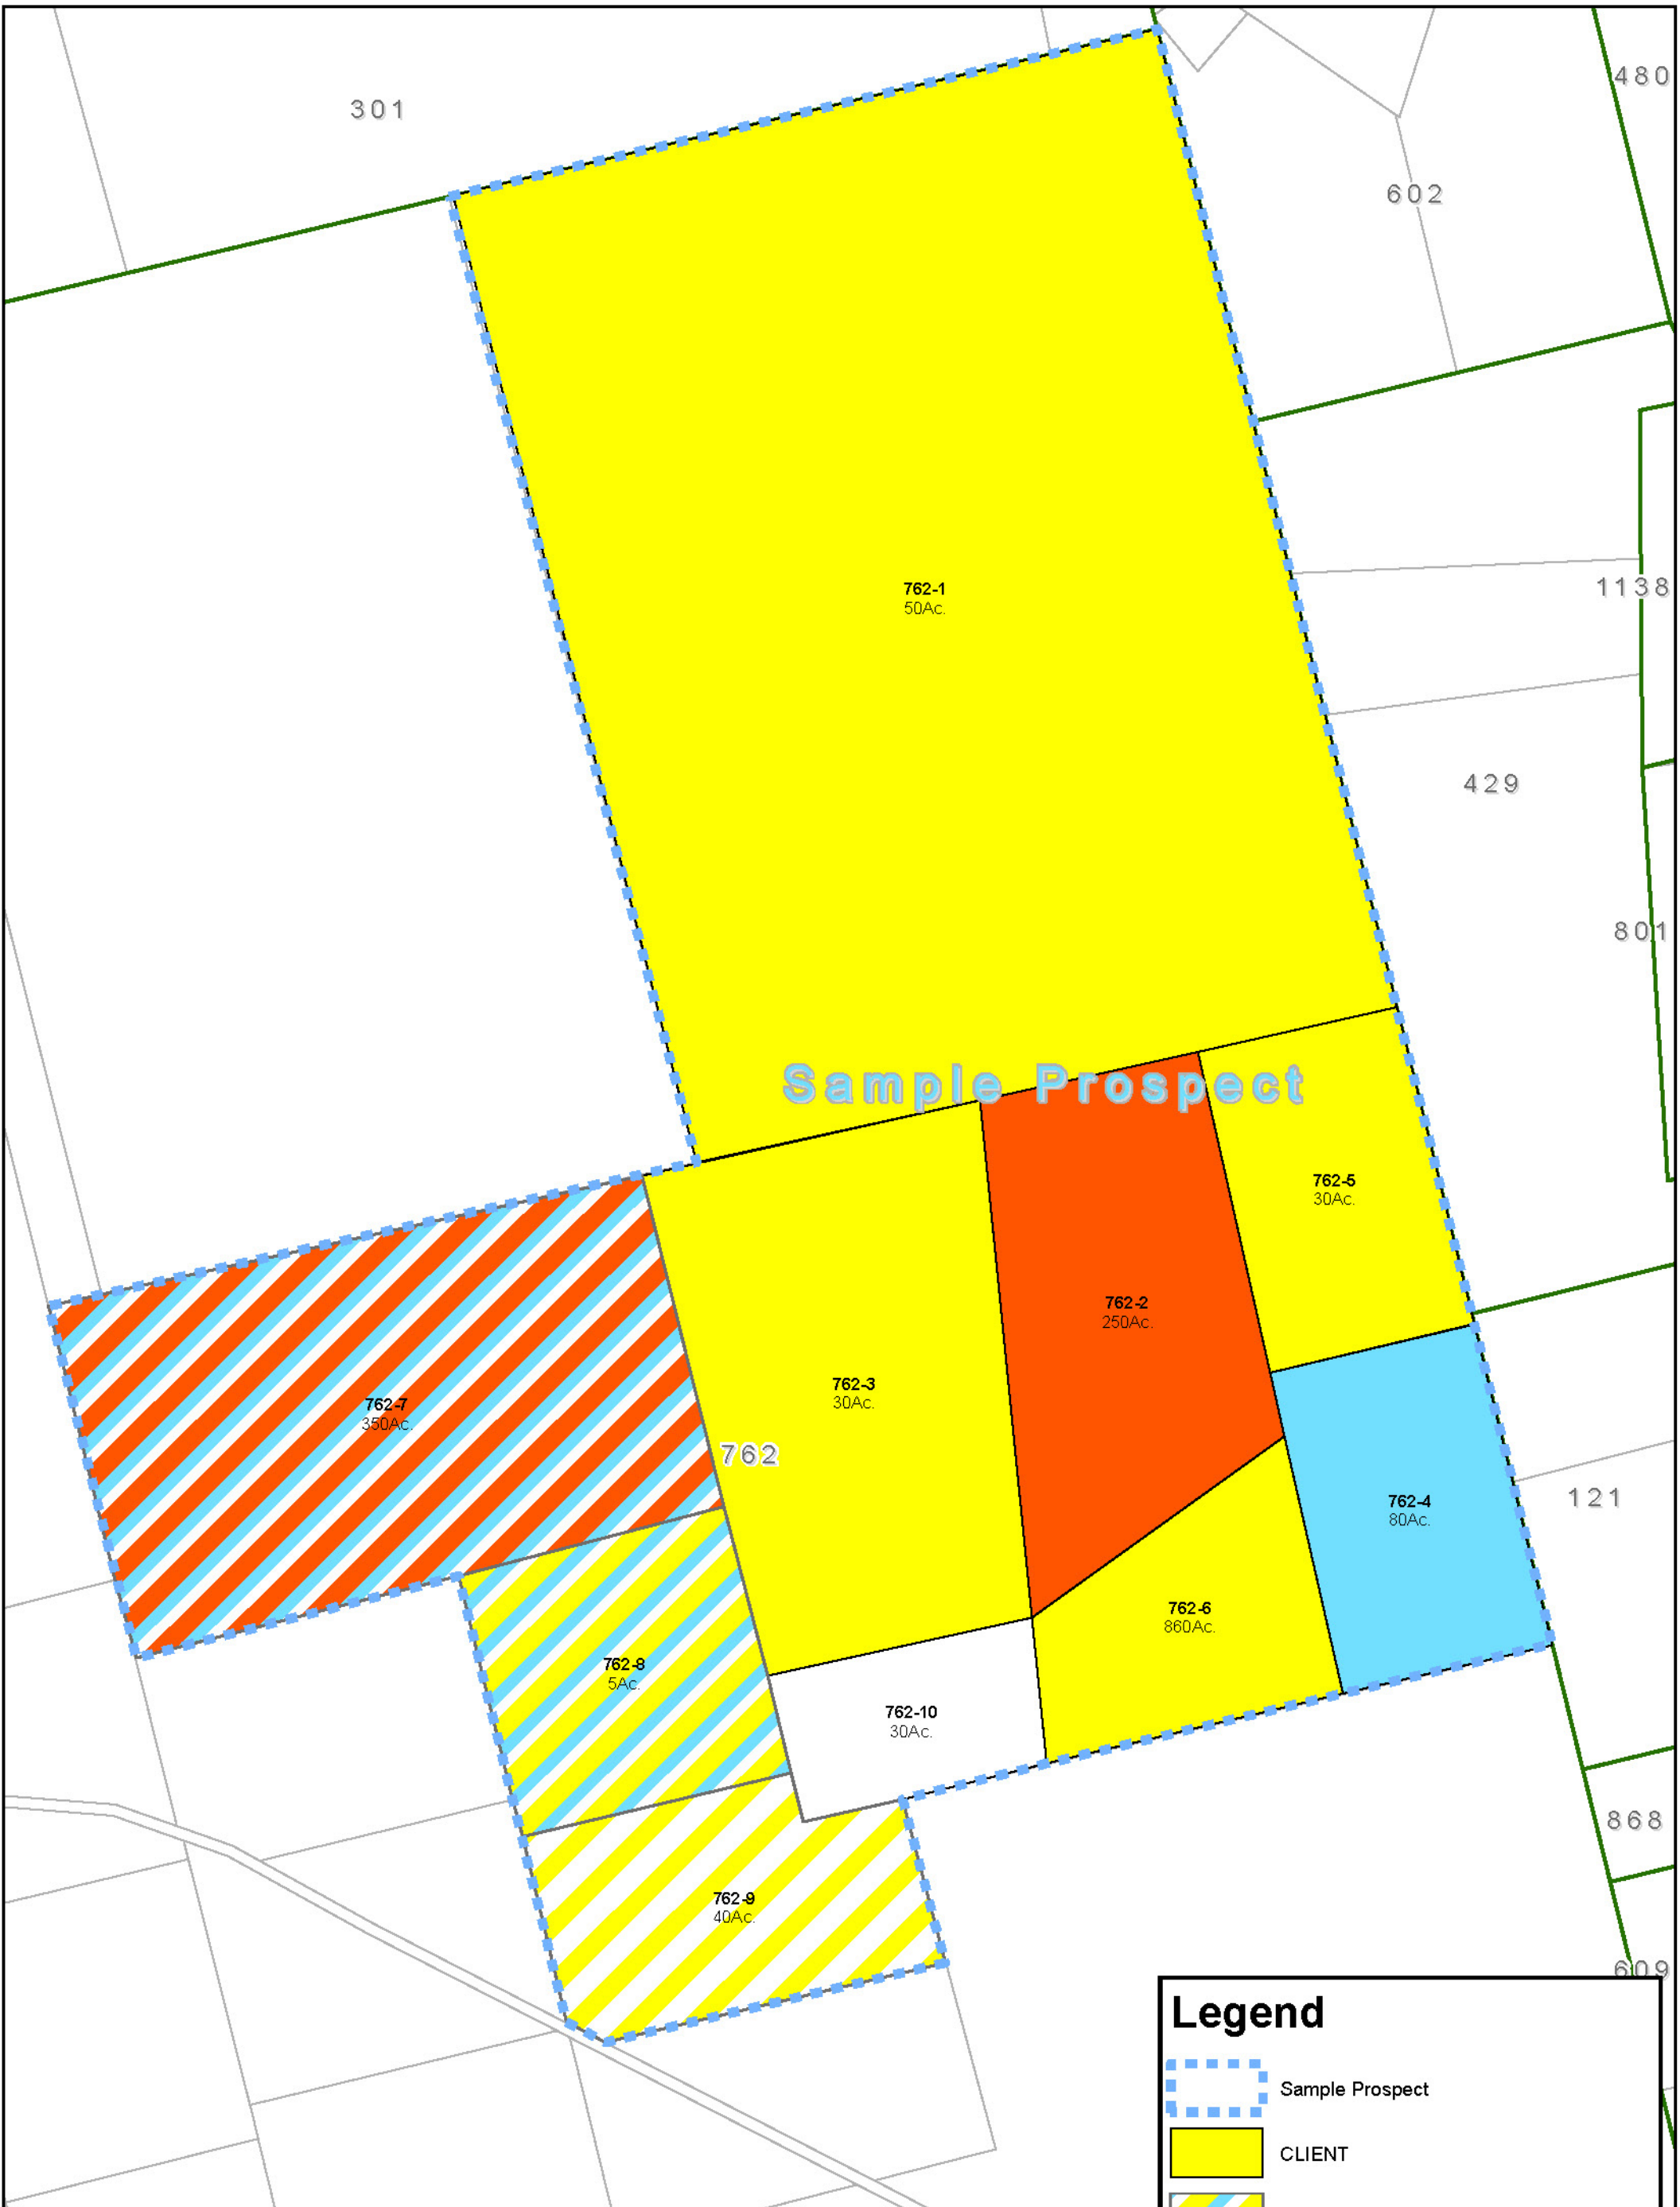

### Legend

-  Sample Prospect
-  4th Quarter
-  3rd Quarter
-  2nd Quarter
-  1st Quarter
-  N/A

**RWT**  
**LAND SERVICES, LLC**  
 415 S. WHITE OAK RD. WHITE OAK, TX 75693  
**Client One**  
**Sample Prospect**  
**SHELBY COUNTY, TEXAS**

### Legend

-  Sample Prospect
-  CLIENT
-  CLIENT, COMPETITOR 2, OPEN
-  CLIENT, OPEN
-  COMPETITOR 1
-  COMPETITOR 1, COMPETITOR 2, OPEN
-  COMPETITOR 2
-  OPEN

**RWT**  
**LAND SERVICES, LLC**  
 415 S. WHITE OAK RD. WHITE OAK, TX 75693  
**Client One**  
**Sample Prospect**  

---

**SHELBY COUNTY, TEXAS**  
 v1 July 6, 2018